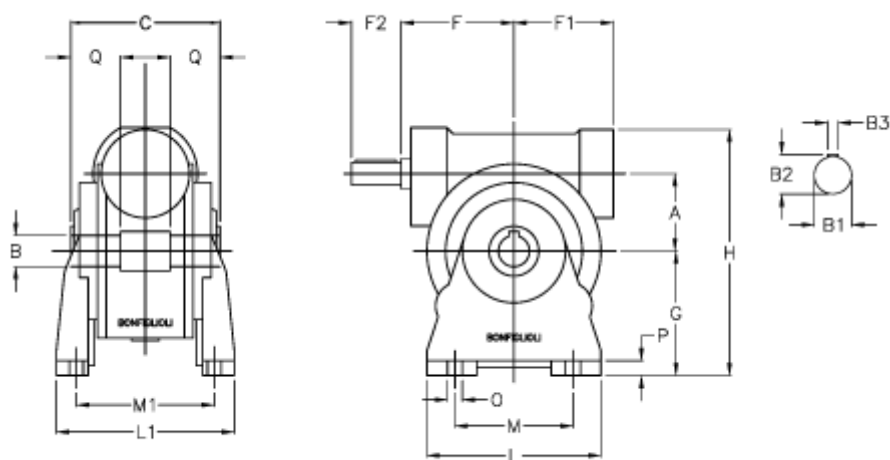

Article number: 3901130040200

Description: Worm gear with solid input shaft  
VF 130A-40-HS

## Measures

a	= 130.0	F1	= 154	P	= 18
B	= 45	g	= 195	Q	= 52.5
B1 E7	= 30	H	= 390		
B2	= 33.0	L	= 310		
B3 H9	= 8	L1	= 245		
C	= 165	m	= 220		
Description	= VF 130A-xx-HS	M1	= 191.0		
F	= 160.0	O	= 16.0		